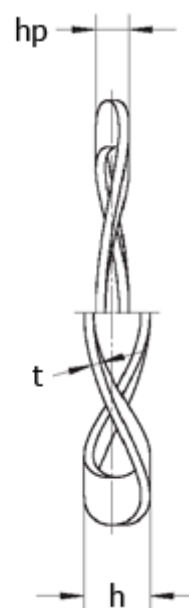

Article number: 22013208

Description: Wave washer L&M 74x64x0,4 K3
for bearing : 6009, 16009

Measures

$d1$ = 63.80
 $d2$ = 73.80
F (N) at hp = 100.0
For bearing = 8009
 h = 3.4
 hp = 1.45
 t = 0.40
Waves = 5

Weight (kg) / 100 pcs = 0.337